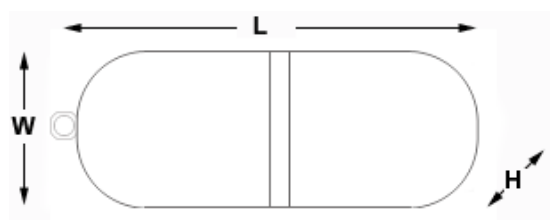

### Product Dimensions

Inches: 2.36" x 0.94" x 0.51"  
 Millimeters: 60 x 24 x 13

**Warranty:** 3 Years